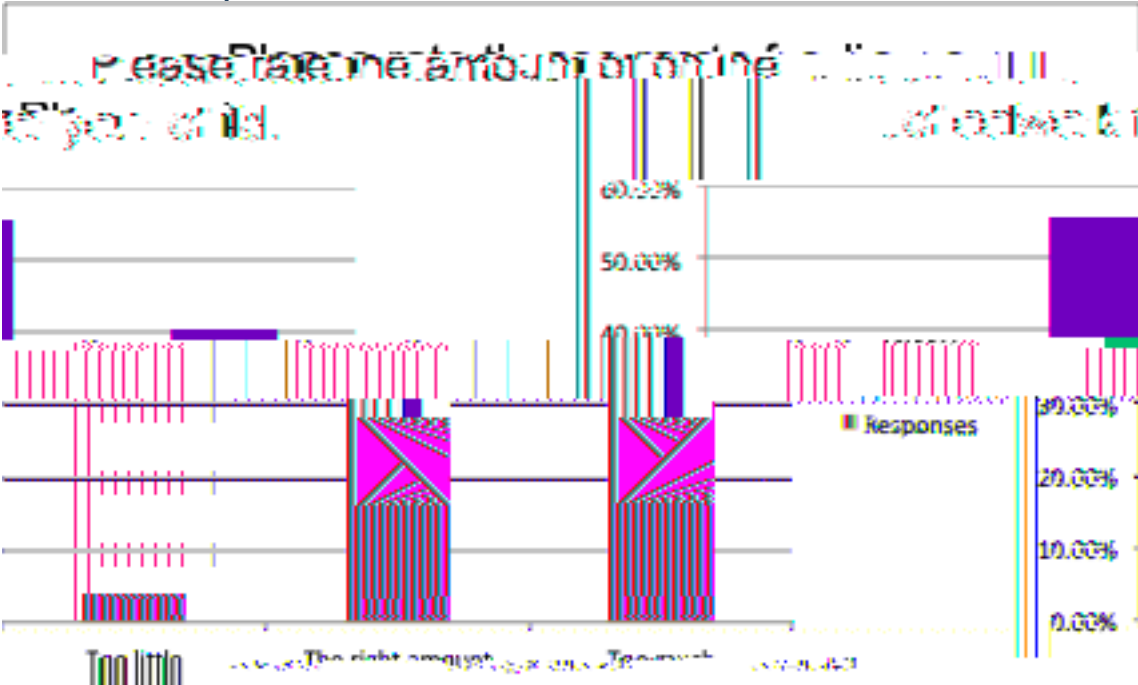

Online School Experience Survey for Parents
April 2020
(Preschool-Grade 12)

Positive responses 63.64%

Positive responses 59.62%

Easy 18.86%
Just right 52.83%

Positive response 70.37%

Positive response 53.70%